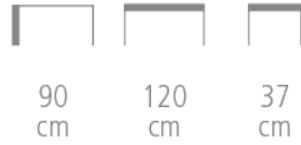

 COLLINET

Quadro

Ref. 1455

QUADRO TABLE FOR HOTEL, RESTAURANT

Mobilier de complément