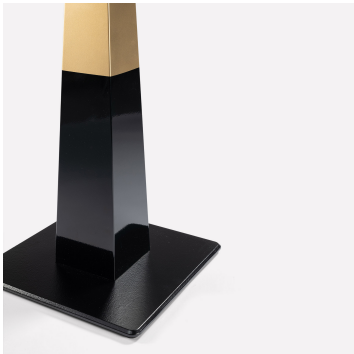

Pyra Table

Ref. 5540

PYRA TABLE

40
cm

72
cm

max 100
cm

max 90x90
cm

- Legs alone bi color
- Black epoxy metal base - gold collar [ref. 5540N0]
- Possible variation : base et column in black Epoxy metal [ref. 5540NN]
- Choice of top