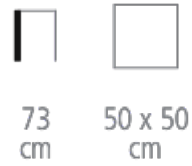

## Pedestal table

- Plain-sawn beech wood table top
- Solid beech wood central leg
- Golden leg ends
- Height 73 cm
- Tabletop 50x50 cm
- Minimum order of 6