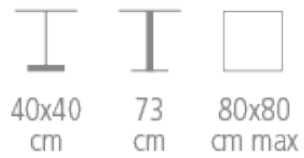

Dream Table

Ref. 4823

**DREAM SQUARE TABLE FOR HOTELS,
RESTAURANTS & BARS**

Square table

- Square base 40 x 40 cm
- Metal leg with epoxy paint 60 mm
- Tabletop size: 80 x 80 cm

Available height: 50cm [ref. 4823 H50]