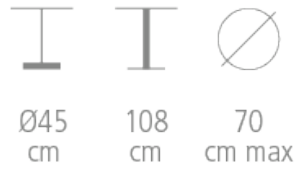

Blume

Ref. 5520-5521

BLUME TABLE WITH FLUTED COLUMN

Base Ref. 5521/OA/BS H108

· Column patinated brass or patinated bronze

Base Ref. 5520 H108

· Metal finish epoxy painted according to choice to be defined