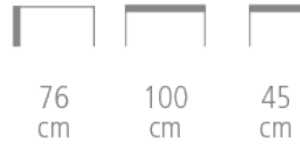

Chloe desk

CHLOE DESK FOR HOTEL, RESTAURANT,
BAR

Desk

- Size: L 110 x P 50 x H 75 cm [or custom-made].
- Laminated veneer tabletop with a choice of decorations
- Solid beech wood legs and brushed steel leg ends
- Large choice of finishes available
- Minimum quantity: 6