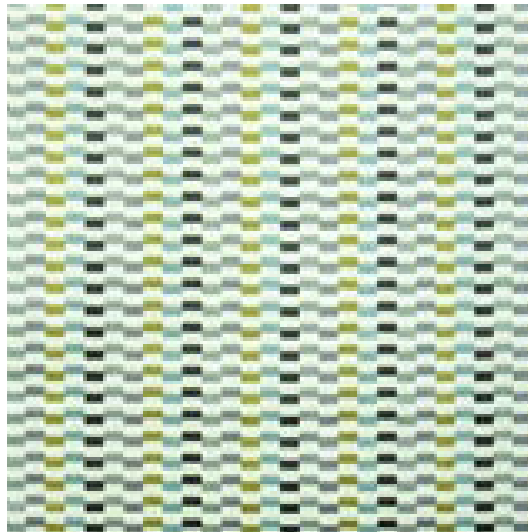

# Série

- 4 -

Moyka Peony - ref. F1337/03

Calista Delft - ref. F1985/05

Uppsala Teal - ref. F1786/02

Morosini Graphite - ref. FDG2187/06