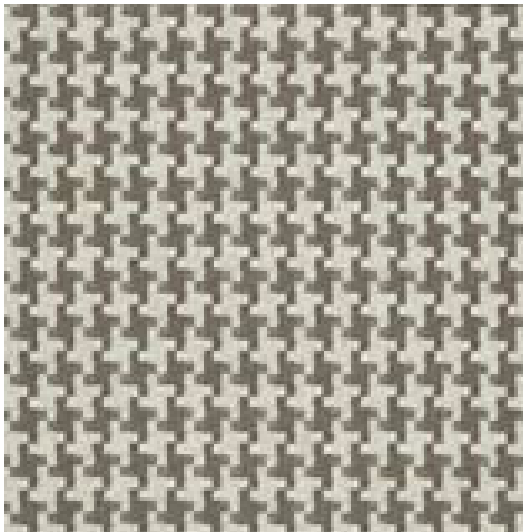

# Série

- 2 -

**Sicilia Pebble** - ref. F1949/06

**Fortore Natural** - ref. F2109/01

**Zeno Cocoa** - ref. F1982/03

Piomba Indigo - ref. F2107/05

Boratti Indigo - ref. FDG2186/02

Callagio Indigo - ref. F2105/06